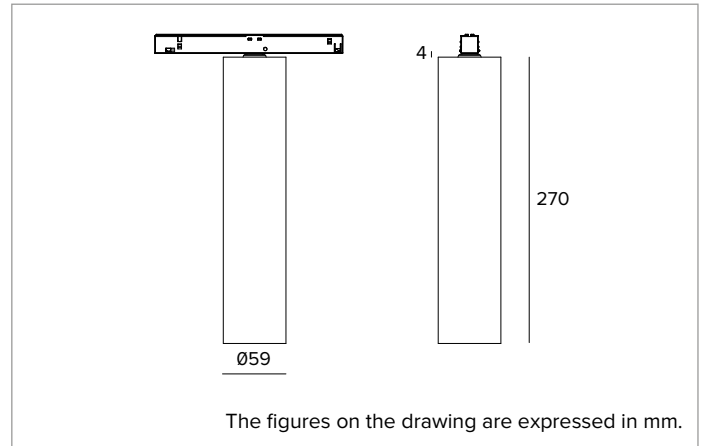

1T9858EL | FORTYEIGHT Label 6 - Fix

Professional low voltage LED fixture for direct lighting

	2700K	H(m)	D(m)	Emax(lx)
	Ra90		35°	
	Fixture Power	9W	1	0.63
	Source Flux	1147lm	2	1.26
	Fixture Flux	840lm	3	1.89
	Efficacy	93lm/W	4	2.51
TS1983	Imax=1959cd/klm	Imax	2247cd	5
			3.14	90

Colour and finish: Deep black

Dimensions: D=59mm

Weight: 0.6Kg

Version: ON-OFF

Degree of protection: IP20

ELECTRICAL CHARACTERISTICS

ON-OFF version, track power supply.

Fixture Power: 9W